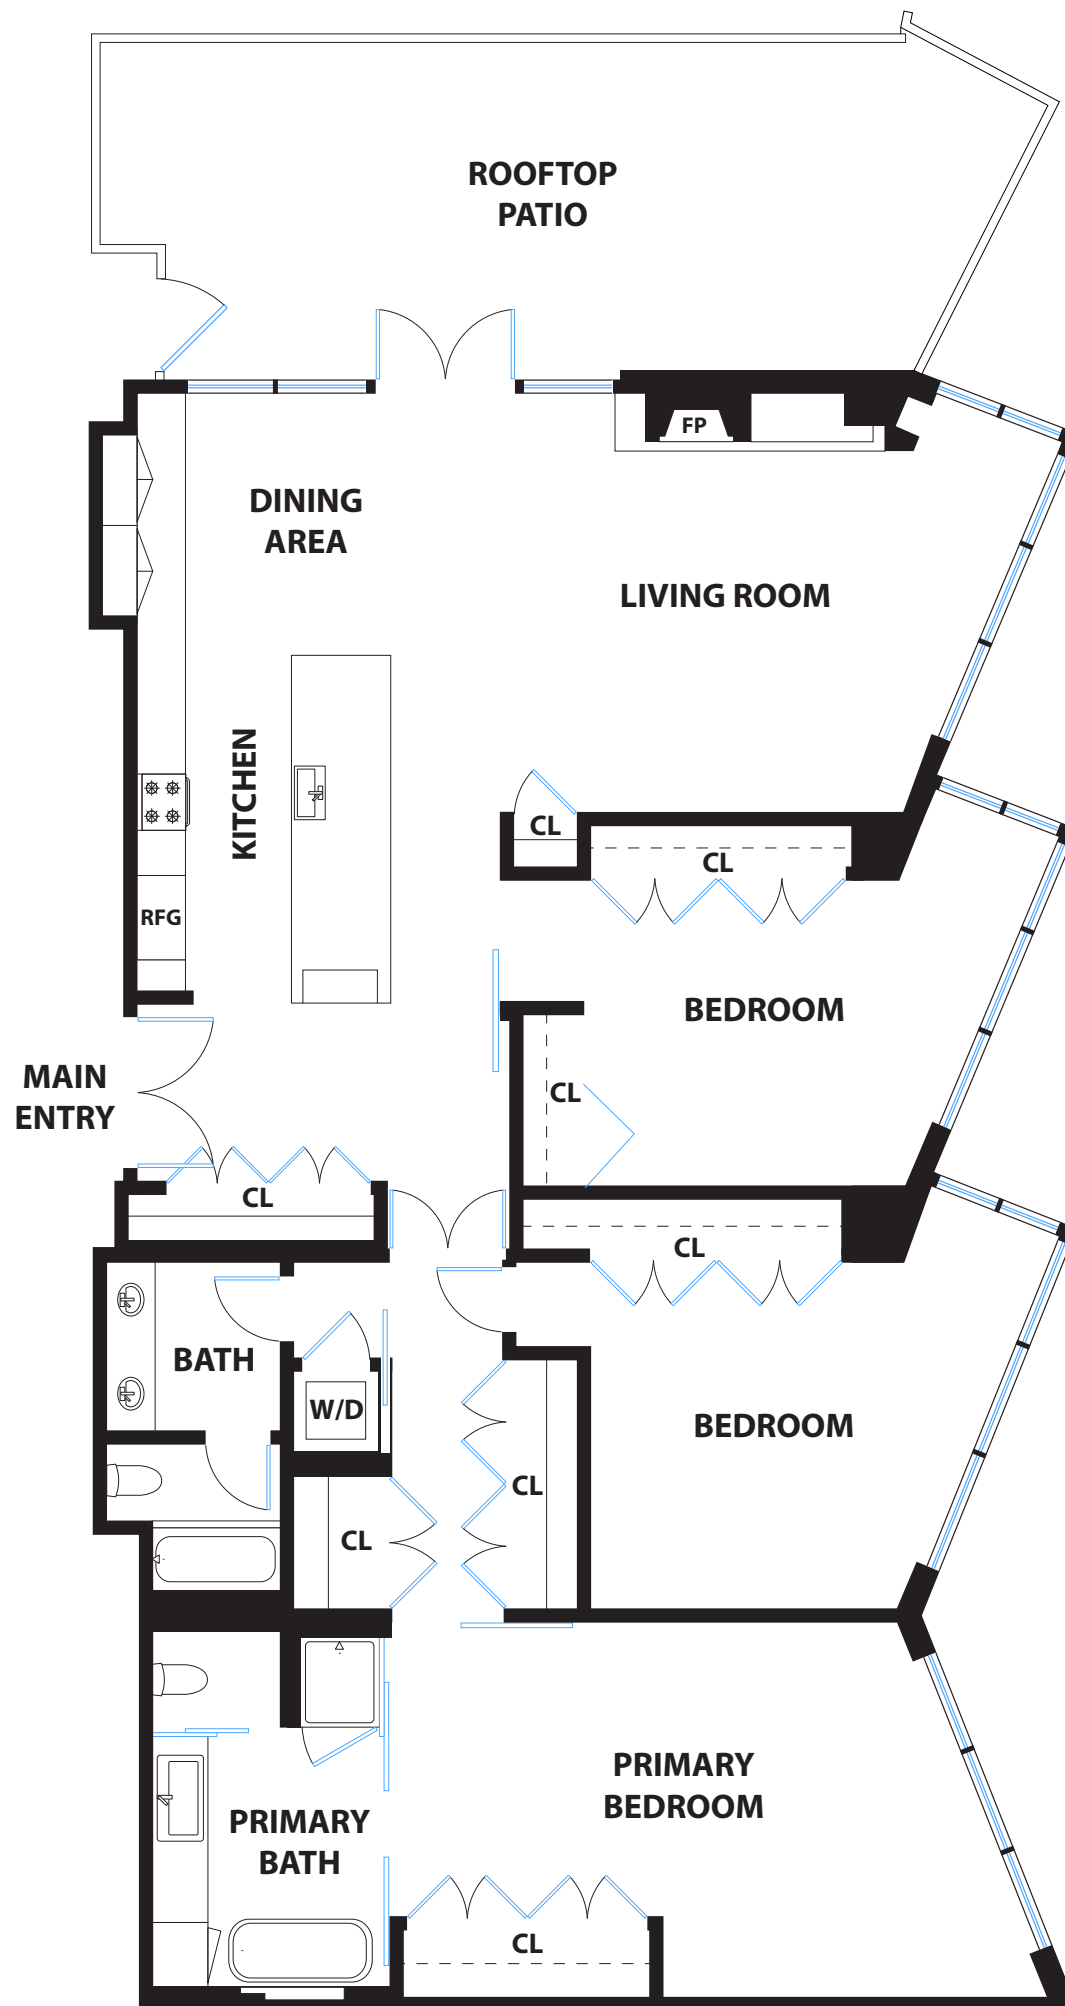

200 BRANNAN STREET #505

SAN FRANCISCO

DISCLAIMER: RENDERING BY OPEN HOMES PHOTOGRAPHY. ALL MEASUREMENTS ARE APPROXIMATE AND MAY NOT BE EXACT.
DO NOT RELY ON THE ACCURACY OF THIS FLOOR PLAN WHEN DETERMINING THE PRICE OF A PROPERTY OR MAKING DECISIONS
REGARDING BUYING OR SELLING OF PROPERTIES WITHOUT INDEPENDENT VERIFICATION.